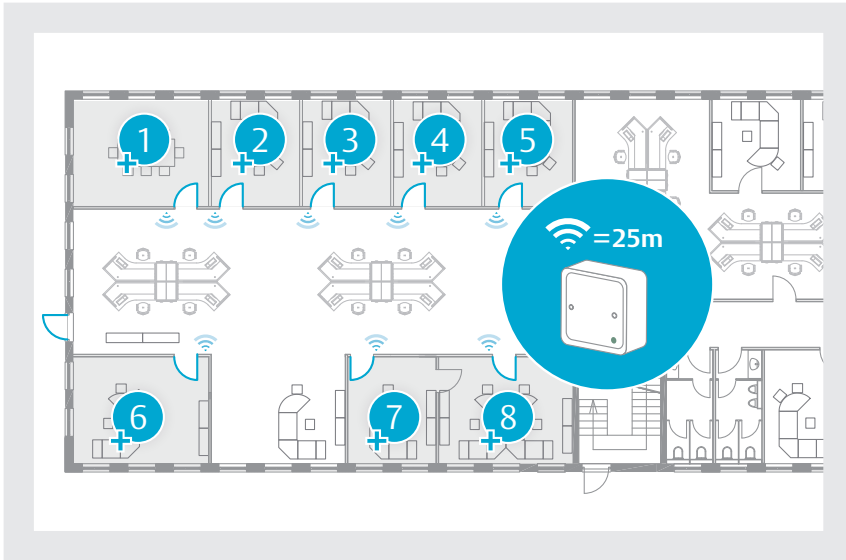

More Doors. Low Costs.

Wireless and easy integration with the AH30 1-to-8 Aperio™ communication hub

Highlights

- Allows connection to up to 8 Aperio™ devices on a single hub
- Operates within a transmission range of approx. 25 metres
- Time and effort required for installation are also reduced
- Costs for each door integrated into the system are now even lower
- All radio communications encrypted using AES 128 bits
- Available for different RFID technologies:

MIFARE™
CLASSIC / PLUS

MIFARE™
CLASSIC / DESFire™

Certifications:

Technical data - AH30

	Approvals	CE, ETL, FCC, IC, C-Tick
	Safety and Emissions	FCC 47CFR Part 15 subpart B and subpart C; IC RSS-210; EN ETSI 301 489-17 v2.1.1; EN ETSI 300 328 v1.7.1; EN 60950-1 ed.2 2007; UL 294-2010; C22.2
	Dimensions	82 x 82 x 37 mm (H x W x D)
	Power supply	8 - 24 VDC
	Current	250 mA Minimum 80mA at 12VDC
	Internal antenna	2 cross polarized dipoles
	External antenna	One reverse polarity SMA external antenna connector. Optional antenna type dipole with max antenna gain of 3,9dBi.

	Radio standard	IEEE 802.15.4 (2.4 GHz) - 16 channels (11-26)
	Encryption (radio communication)	AES 128 bits
	Wireless operating range	Range of 25 metres depending upon the building environments
	Receiver sensitivity	- 100dBm 20%PER
	Wireless transmit power	10 dBm/MHz
	Class of protection	IP 20
	Operating temperature range	5°C to 35°C
	Humidity	< 95% non-condensing
	Status	LED (red/green/orange)

ASSA ABLOY is the global leader in door opening solutions, dedicated to satisfying end-user needs for security, safety and convenience

ASSA ABLOY Access Control
Willenhall
West Midlands
WV13 3PW
United Kingdom
www.assaabloy.co.uk/aperio

ASSA ABLOY